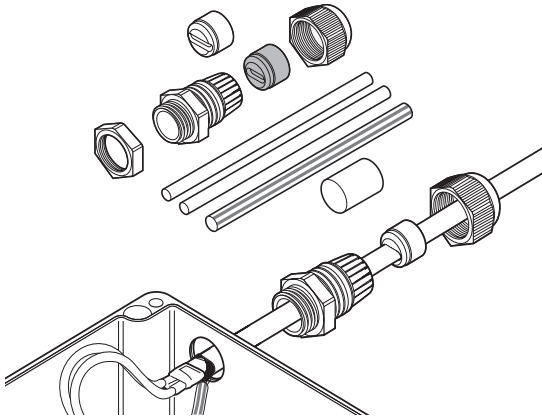

HEAT-SHRINK CONNECTION KIT

This connection kit is designed for terminating all nVent RAYCHEM BTV, QTVR, XTV, KTV and VPL industrial parallel heating cables to a junction box, whilst maintaining electrical insulation of the heating cable conductors and core.

The sealing of the heating cable core is provided by nVent RAYCHEM heat-shrinkable sleeves. Two grommets supplied in this kit enable the gland to maintain optimum sealing under various ambient conditions.

An additional locknut is provided for unthreaded entries.

APPLICATION

Connection kit for BTV, QTVR, XTV, KTV and VPL parallel heating cables

KIT CONTENTS

- 1 gland,
- 2 grommets,
- 1 locknut,
- 1 green/yellow tube, heat-shrinkable sleeves for core sealing,
- 1 installation instruction (multilingual)