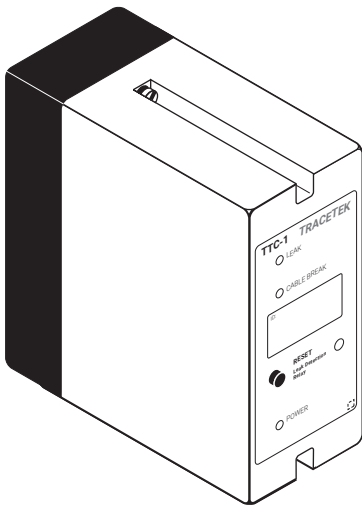

TTC-1

RAYCHEM
TraceTek

SENSING MODULE WITH RELAY CONTACTS

PRODUCT OVERVIEW

The nVent RAYCHEM TraceTek TTC-1 module offers a low cost option for liquid leak detection. It is designed for use with any RAYCHEM TraceTek sensing cable, and can be integrated into a variety of monitoring systems. The TTC-1 module includes three sets of relay contacts which can be used for remote annunciation and equipment control. An optional remote annunciation device is available.

EASY SETUP

All field wiring connections are easily made to a terminal strip molded into the base of the module. The module can be configured to reset automatically when a leak clears, or to require a manual reset using the button provided. The TTC-1 module includes adjustments for sensitivity to leaks, and for the time delay before the leak alarm relay trips. These adjustments can be made in the field.

VERSATILE DESIGN

The TTC-1 module provides separate relays for leak alarms and trouble alarms. The Leak relay has two sets of contacts so it can be used both to annunciate the alarm and to provide direct control linkage to local devices. However, the system is not designed for constant switching applications. The Cable Break alarm monitors the integrity of the sensing cable and jumper cable, and will trip if continuity is lost. This trouble relay is normally energized, so it will also signal if there is a loss of power.

The TTC-1 module may be installed in nonhazardous indoor locations. Its small size allows for mounting in or on walls, or on DIN 1 rail systems.

APPLICATIONS

The TTC-1 is ideally suited to be easily integrated into centralized monitoring systems for large facilities. Typical applications include monitoring for leaks from individual pieces of equipment such as air-handling units, water-cooled machinery, single tanks, pumps, sumps, or other locations where a single length of RAYCHEM TraceTek sensing cable is used.