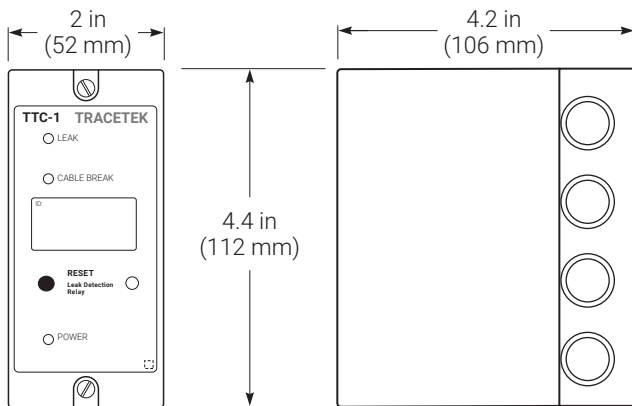

TTC-1

RAYCHEM
TraceTek

SENSING MODULE WITH RELAY CONTACTS

PRODUCT OVERVIEW

The nVent RAYCHEM TraceTek TTC-1 module offers a low cost option for liquid leak detection. It is designed for use with any RAYCHEM TraceTek sensing cable, and can be integrated into a variety of monitoring systems. The TTC-1 module includes three sets of relay contacts which can be used for remote annunciation and equipment control. An optional remote annunciation device is available.

EASY SETUP

All field wiring connections are easily made to a terminal strip molded into the base of the module. The module can be configured to reset automatically when a leak clears, or to require a manual reset using the button provided. The TTC-1 module includes adjustments for sensitivity to leaks, and for the time delay before the leak alarm relay trips. These adjustments can be made in the field.

VERSATILE DESIGN

The TTC-1 module provides separate relays for leak alarms and trouble alarms. The Leak relay has two sets of contacts so it can be used both to annunciate the alarm and to provide direct control linkage to local devices. However, the system is not designed for constant switching applications. The Cable Break alarm monitors the integrity of the sensing cable and jumper cable, and will trip if continuity is lost. This trouble relay is normally energized, so it will also signal if there is a loss of power.

The TTC-1 module may be installed in nonhazardous indoor locations. Its small size allows for mounting in or on walls, or on DIN 1 rail systems.

APPLICATIONS

The TTC-1 is ideally suited to be easily integrated into centralized monitoring systems for large facilities. Typical applications include monitoring for leaks from individual pieces of equipment such as air-handling units, water-cooled machinery, single tanks, pumps, sumps, or other locations where a single length of RAYCHEM TraceTek sensing cable is used.