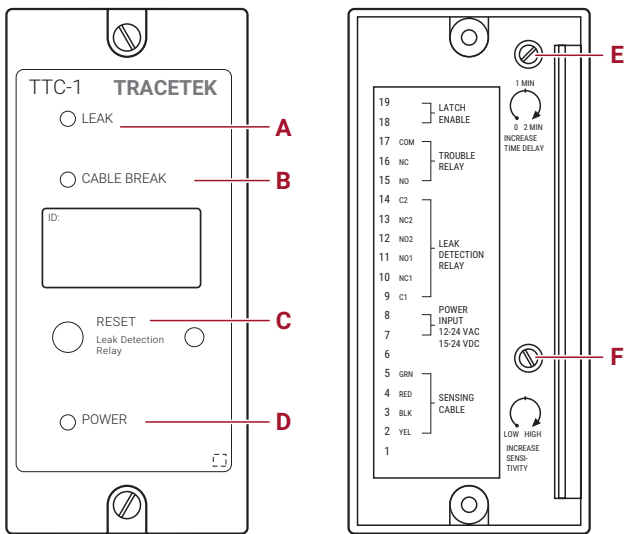

TECHNICAL INFORMATION

Sensing cable compatibility	All RAYCHEM TraceTek sensing cables and probes
Maximum length of sensing cable (per channel)	250 ft (76 m)
Temperature rating	32°F to 122°F (0°C to 50°C)
Plastic enclosure	NEMA 1, IP 20
Weight	0.77 lb (0.35 kg)
Power supply requirement (transformer not included)	12 Vac to 24 Vac; 50/60 Hz 0.25 A 15 Vdc to 24 Vdc 0.15 A
Terminal block wiring	14 AWG (maximum 2.5 mm²) 18 AWG (1 mm²)
RAYCHEM TraceTek jumper cable wiring	Leak: 1 DPDT, Form C 3 A rating at 30 Vdc or 250 Vac
Relays	Trouble: 1 SPDT, Form C 3 A rating at 30 Vdc or 120 Vac Normally energized

ORDERING INFORMATION

Catalog Number	Part Number	Description
TTC-1	698897-000	TTC-1 alarm module with relay contacts
Accessories:	TTE-XAL	418569-000 External audible alarm
	TTC-DRC	062825-000 DIN 1 rail mounting clip

MODULE FUNCTIONS

- **A LEAK indicator (red LED)**
  Indicates system has detected a leak.
- **B CABLE BREAK indicator (yellow LED)**
  Indicates system has detected a break in the sensing circuit.
- **C RESET switch and indicator (red LED)**
  Indicates leak relay has been activated. Push to reset manually.
- **D POWER monitor (green LED)**
  Indicates the system is on.
- **E** Adjusts leak alarm time delay (0–2 minutes).
- **F** Adjusts leak alarm sensitivity.

TERMINAL BLOCK WIRING