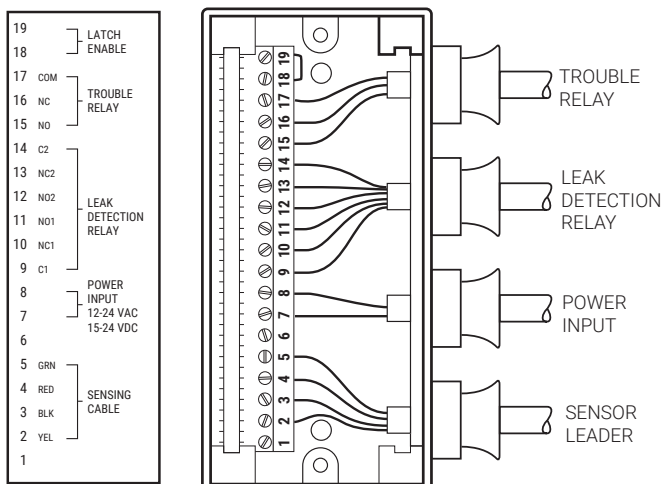

18–19	Latch enable (jumper enables leak alarm relay to latch)*
15–17	Trouble relay (SPDT)
9–14	Leak Detection relay (DPDT)
7–8	Power input, 12–24 volts AC or 15–24 volts DC
6	Open; do not use
2–5	Sensing cable (2-yellow, 3-black, 4-red, 5-green)
1	Open; do not use

*Note: If latch enable jumper is removed, leak relay automatically resets when cable dries